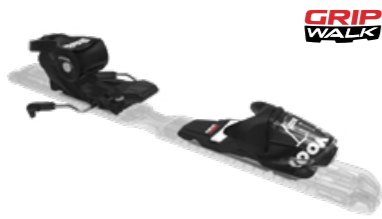

XPRESS SYSTEM

GRIP WALK

XPRESS 11 GW		
B93	REF	FCJD001
	COLOR	BLACK
B83	REF	FCJD004
	COLOR	BLACK