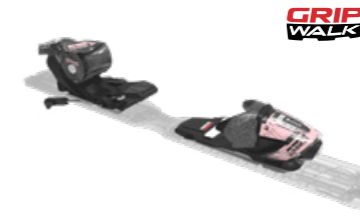

GRIP WALK

XPRESS W11 GW		
B83	REF	FCKDW01
	COLOR	BLACK BLUSH