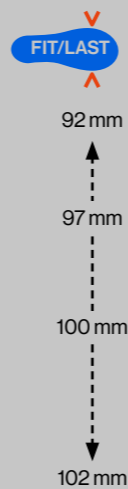

NEW RS WC			
NEW RS	SHADOW LV	FACELIFT XT³FREE LV	XT³TOUR 2.0
	SHADOW MV	FACELIFT XT³FREE MV	XT³TOUR HYBRID
	FACELIFT LX HV